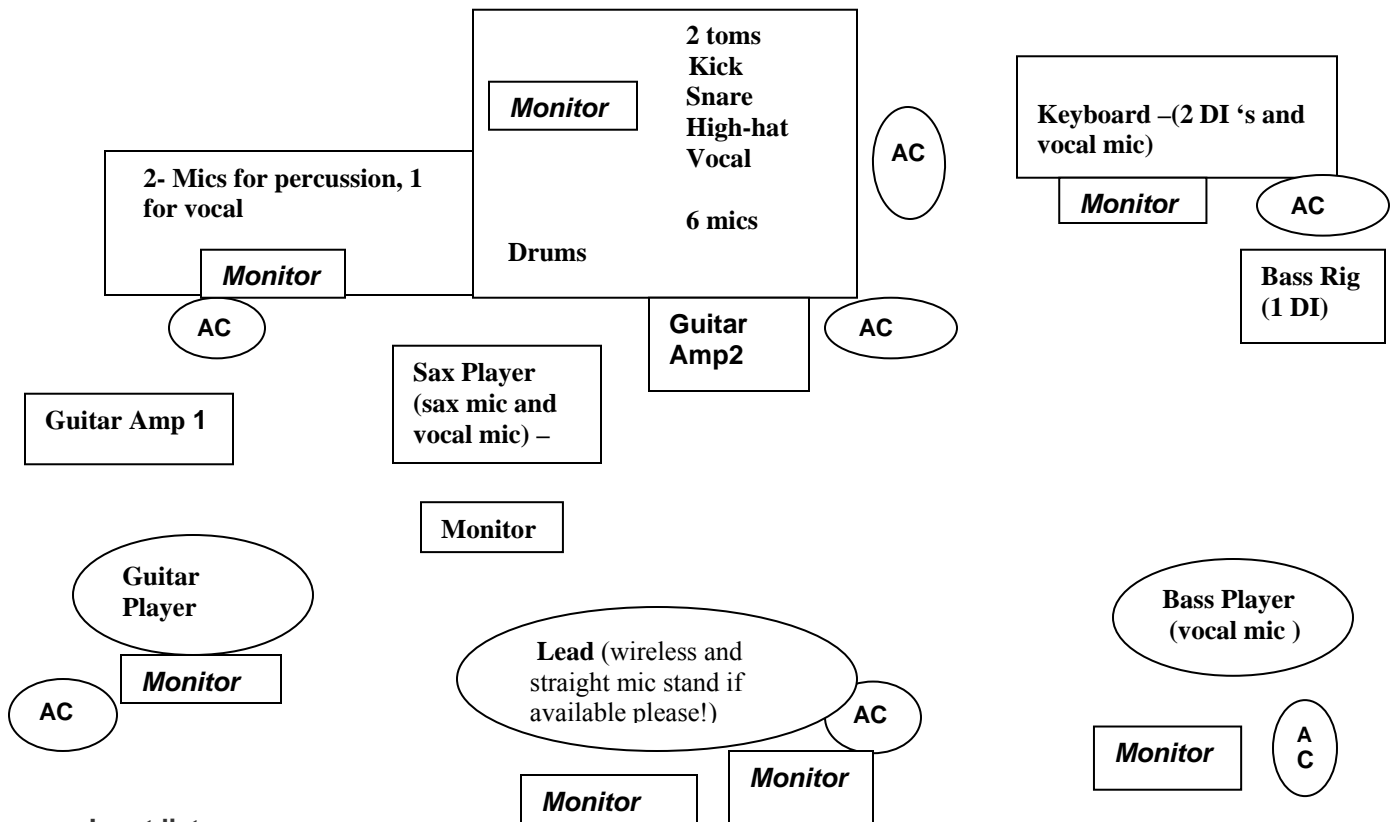

STAGE PLOT

512-635-0988

www.funkparty.com email: info@funkparty.com

Input list

- | | |
|---------------------|---------------------|
| 1 Kick | 10 Keys left |
| 2 Snare | 11 Keys right |
| 3 Tom 1 | 12 Conga |
| 4 Tom 2 | 13 Toys |
| 5 Tom 3 | 14 Sax |
| 6 Bass | 15 Lead Vocal |
| 7 Lead Guitar left | 16 Keys vocal |
| 8 Lead Guitar right | 17 Percussion vocal |
| 9 Rhythm Guitar | 18 Sax vocal |
| | 19 Drums vocal |
| | 20 Bass vocal |